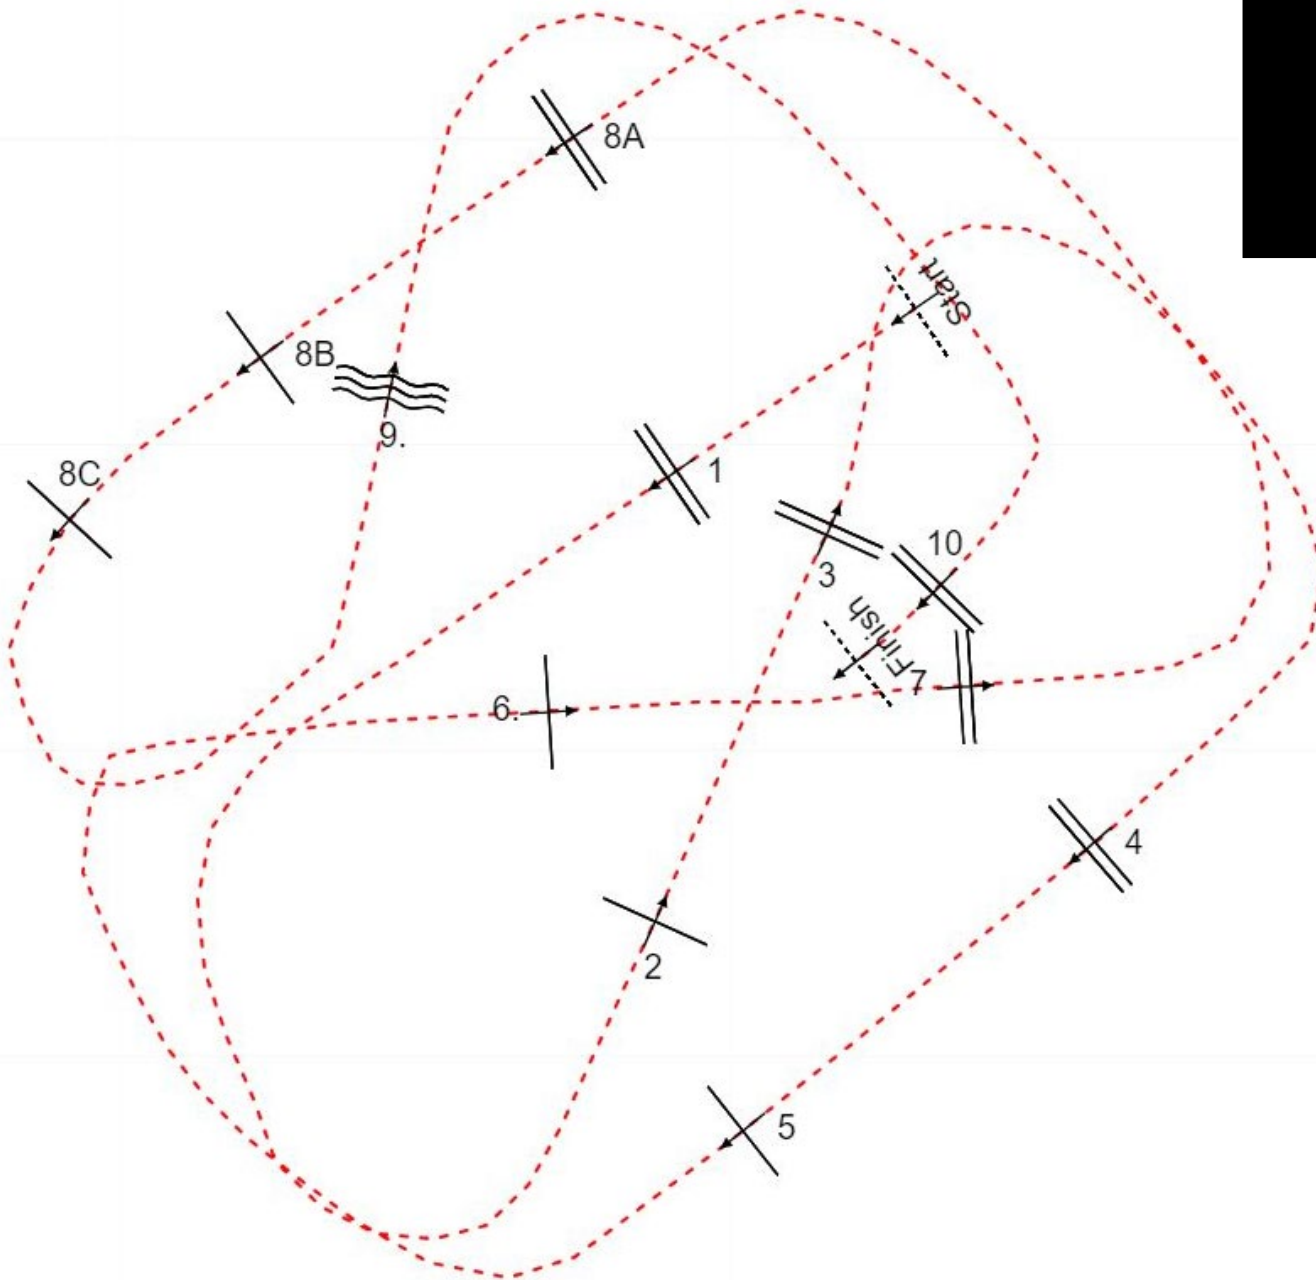

# EV110, EV105 & EV100

Speed: 350m/min

Distance: 450 metres

Time Allowed: 78 secs

**EV90**  
*Pre-Training*  
Speed: 325m/min  
Distance: 450 metres  
Time Allowed: 84 secs

EV85

*Entry*

Speed: 300m/min

Distance: 400 metres

Time Allowed: 80 secs

EV75

*Pre-Entry*

Speed: 300m/min

Distance: 400 metres

Time Allowed: 80 secs

EV60

GRASSHOPPER