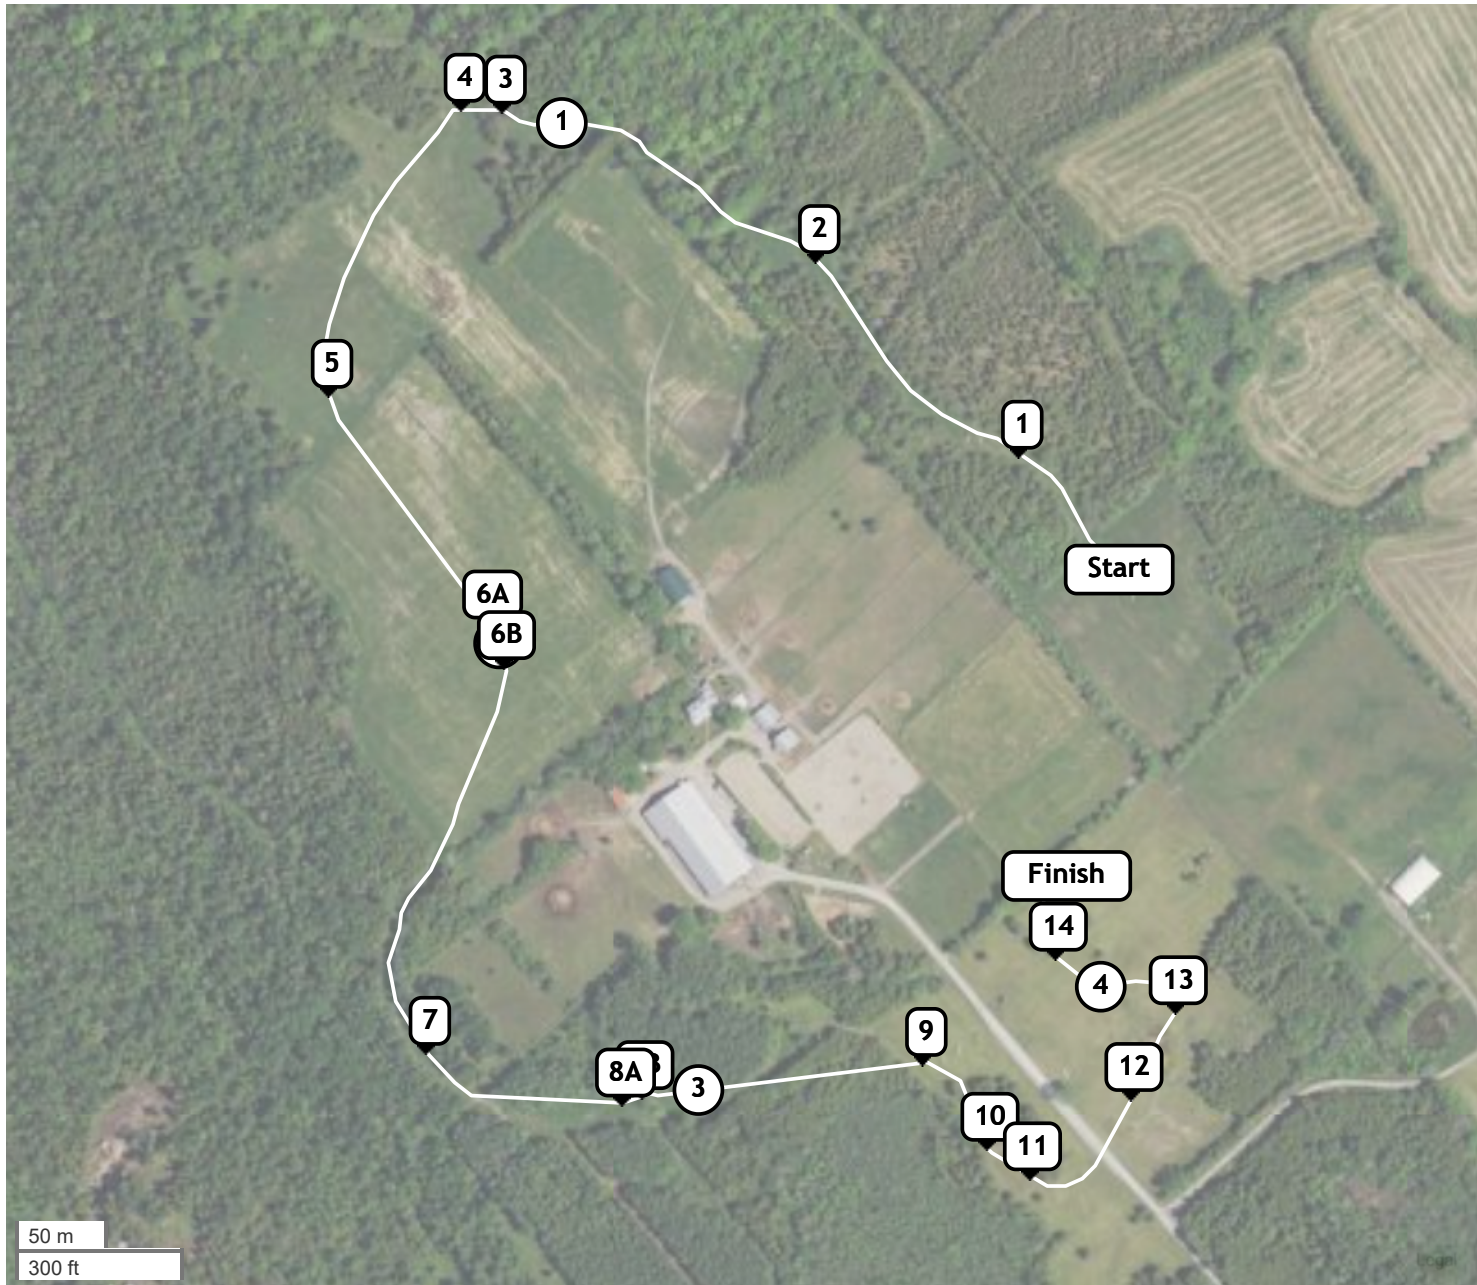

Oakhurst Horse Trials 2022 - Pre-Training - Black Number on White Background

- ① White Pine Welcome
- ② Roll Top
- ③ Log Drop
- ④ Log on Box
- ⑤ Half Round Table
- ⑥A Sloped Cabin
- ⑥B Corner
- ⑦ The Zig Zag
- ⑧A Medium Newfie Table
- ⑧B Ditch
- ⑨ Chair Roll
- ⑩ Bank Up
- ⑪ Drop
- ⑫ Boathouse
- ⑬ Blue Roofed Cabin
- ⑭ Roadhouse