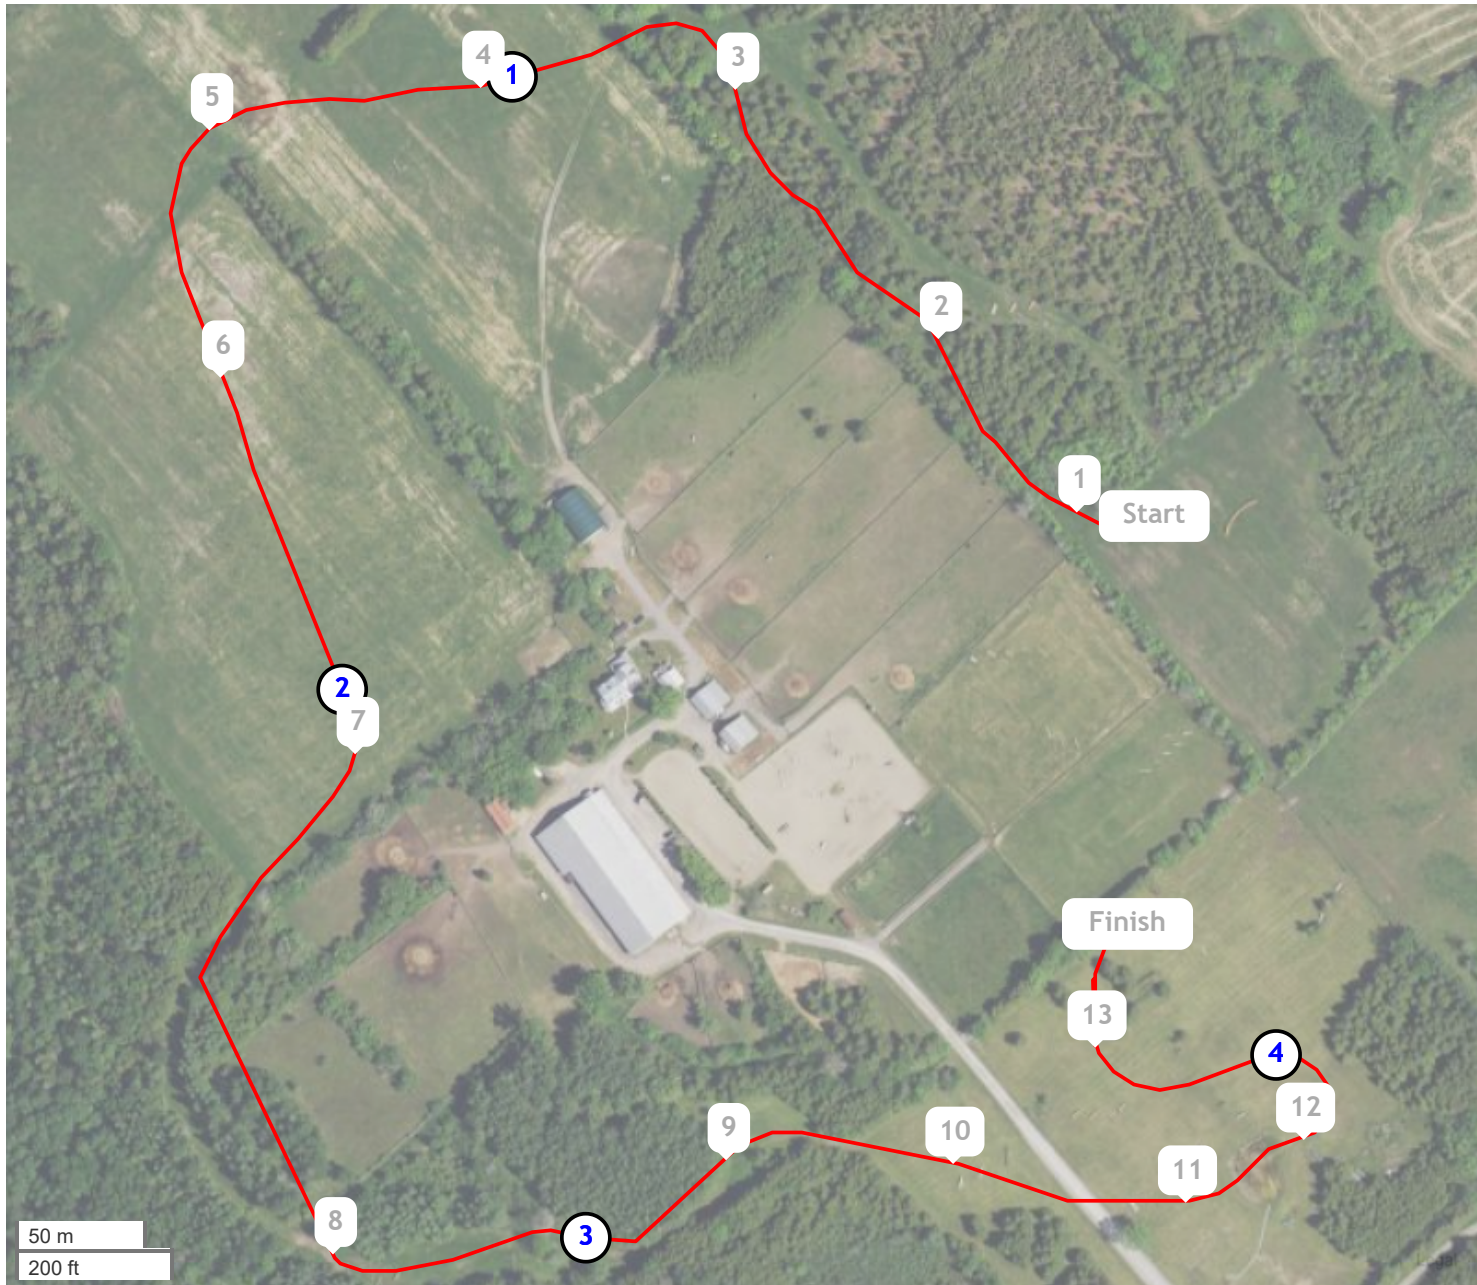

Oakhurst Horse Trials 2022 - Entry - White Number on Orange Background

- ① White Pine Welcome!
- ② Roll Top
- ③ Sloped Cabin
- ④ Holey Roll Top
- ⑤ Roll Top
- ⑥ Half Round Table
- ⑦ Cute Cottage
- ⑧ Little Newfie Table
- ⑨ Fluffy's Table Top Neighbor
- ⑩ Chair Roll
- ⑪ Boathouse
- ⑫ Blue Roofed Cabin
- ⑬ Roadhouse