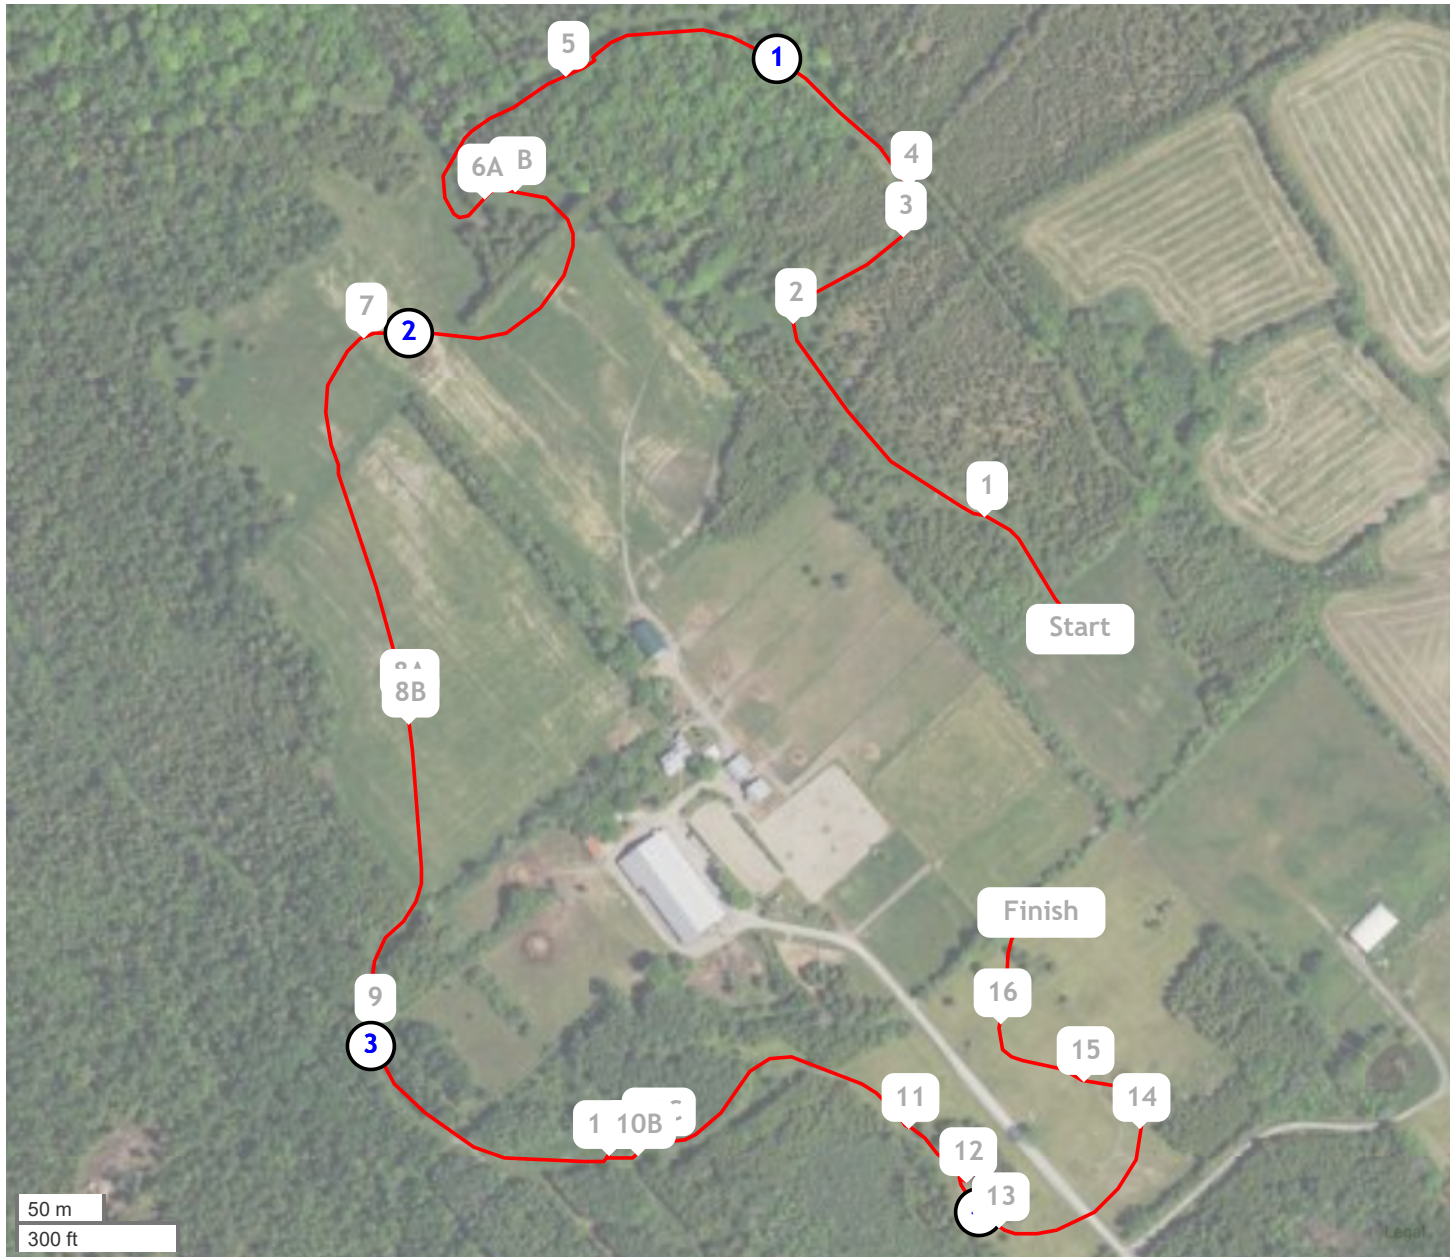

# Oakhurst Horse Trials 2022 - Training - White Numbers on Black Background

- 1** White Pine Welcome
- 2** Roll Top
- 3** Cabin
- 4** BFL
- 5** Picture This!
- 6A** Step Up
- 6B** Garry's Bench
- 7** Cabin
- 8A** Big Brown Table
- 8B** Corner
- 9** Steeplechase
- 10A** Big Newfie Table
- 10B** Ditch
- 10C** Harmony Rolltop
- 11** Little Table
- 12** Bank Up
- 13** Drop
- 14** Boathouse
- 15** Rock & Roll
- 16** Roadhouse

**Distance:** 1243 m  
**Speed:** 325 m/min  
**Optimum Time:** 3:50  
**Time Limit:** 7:40

# Oakhurst Horse Trials 2022 - Grasshopper - White Numbers on Green Background

- ① Square Log
- ② 3 Log Stack
- ③ Rotund Log
- ④ Derecho Log
- ⑤ Ditto
- ⑥ Green Roofed Cabin
- ⑦ Ditch or Cabin option
- ⑧ Whoop Whoop!

Distance: 631 m